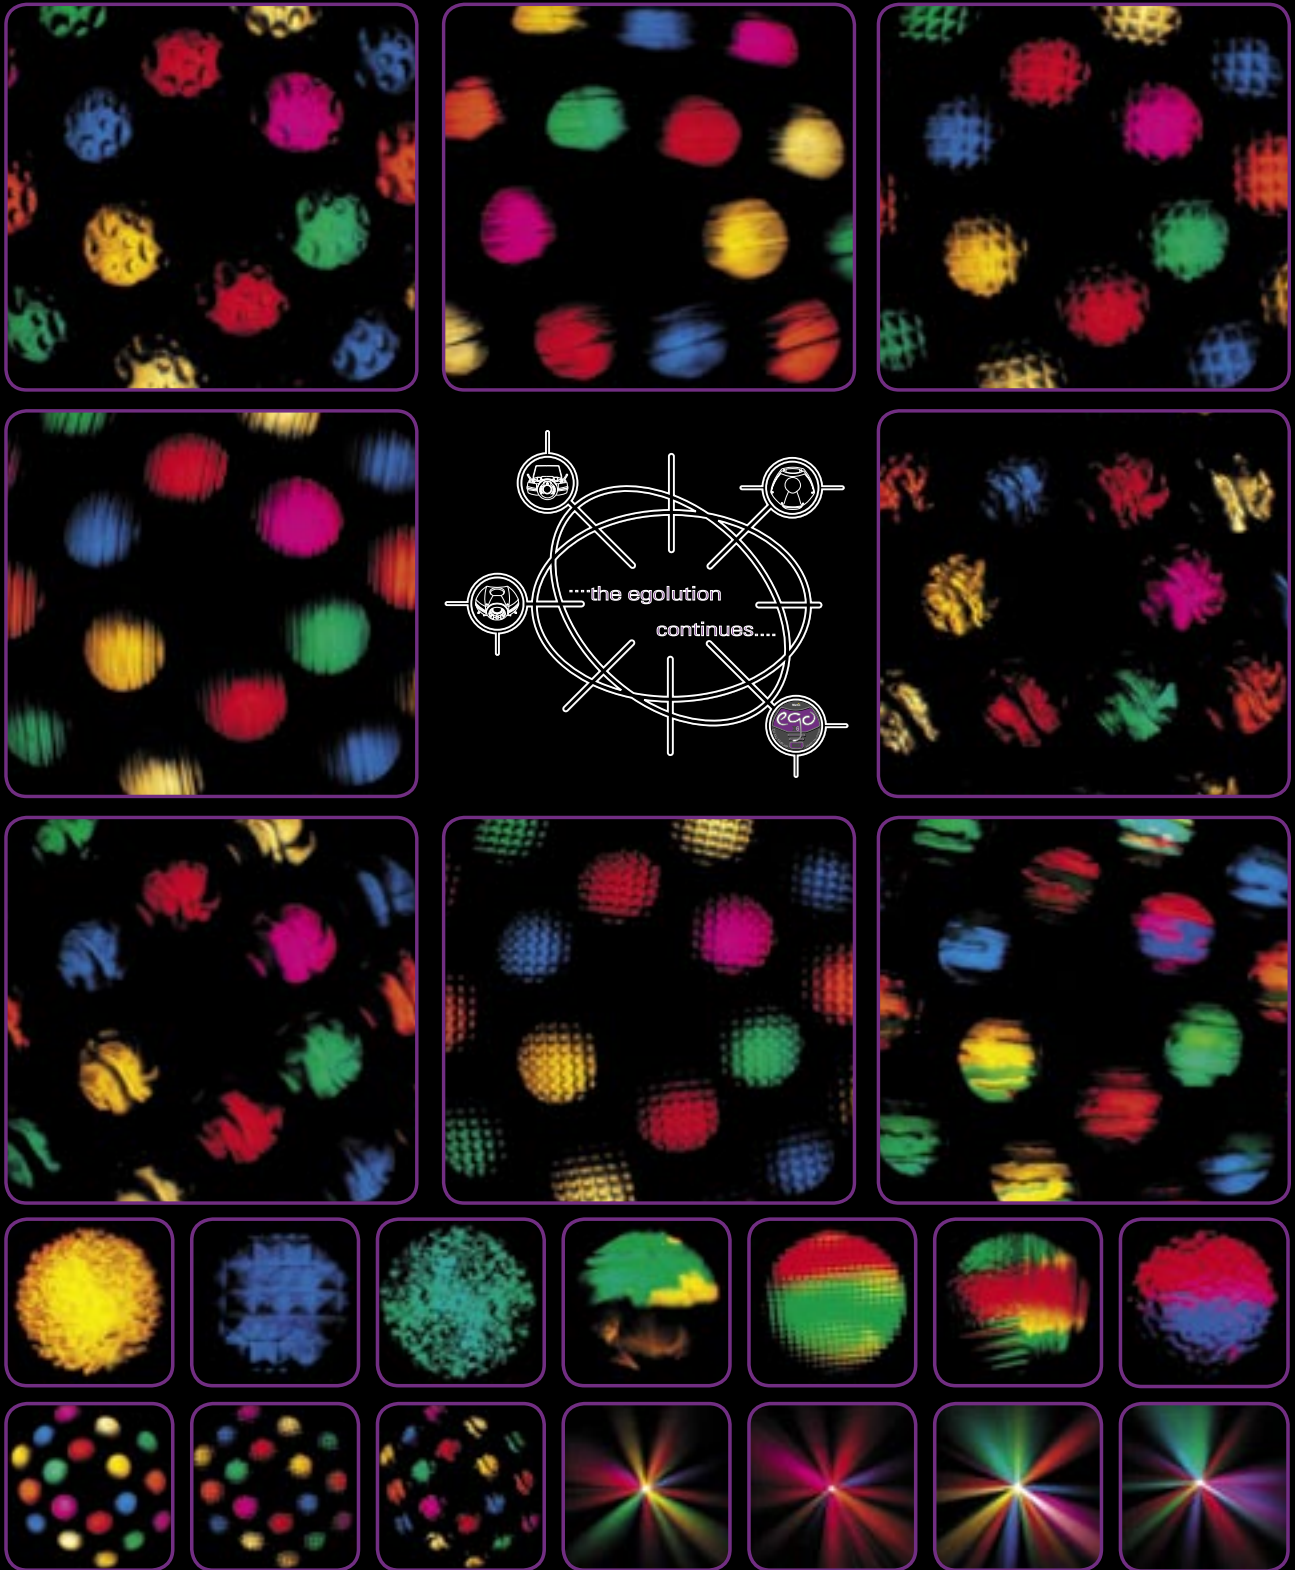

- ...Totally DMX controllable....
- ...250W long life halogen lamp included....
- ...Razor sharp projection....
- ...Stand alone with selectable auto or music triggers....
- ...Textured glass wheel....
- ...Color and twinkle wheel....
- ...Precise focus adjustment....
- ...Razor sharp output....
- ...12 Macros....
- ...Effects shake....
- ...Continuous rotation....
- ...Electronic dimming 0-100%....
- ...Software upload via DMX link for future improvements....
- ...24V/250W long life lamp (1000h) included....
- ...Parabolic mirror dish....

Martin

...www.martin.com...

EVER CHANGING EFFECTS AT YOUR CONTROL

The new dazzling effect light from the ego series shoots colorful, piercing images into the night with DMX controlled simplicity.

Incredible lighting effects are enhanced by a textured glass wheel which adds depth and life to each gobo pattern while razor sharp optics produce brilliant midair effects.

The ego X6 comes with 12 in-built macros to get you shining fast at any show or venue.

Martin